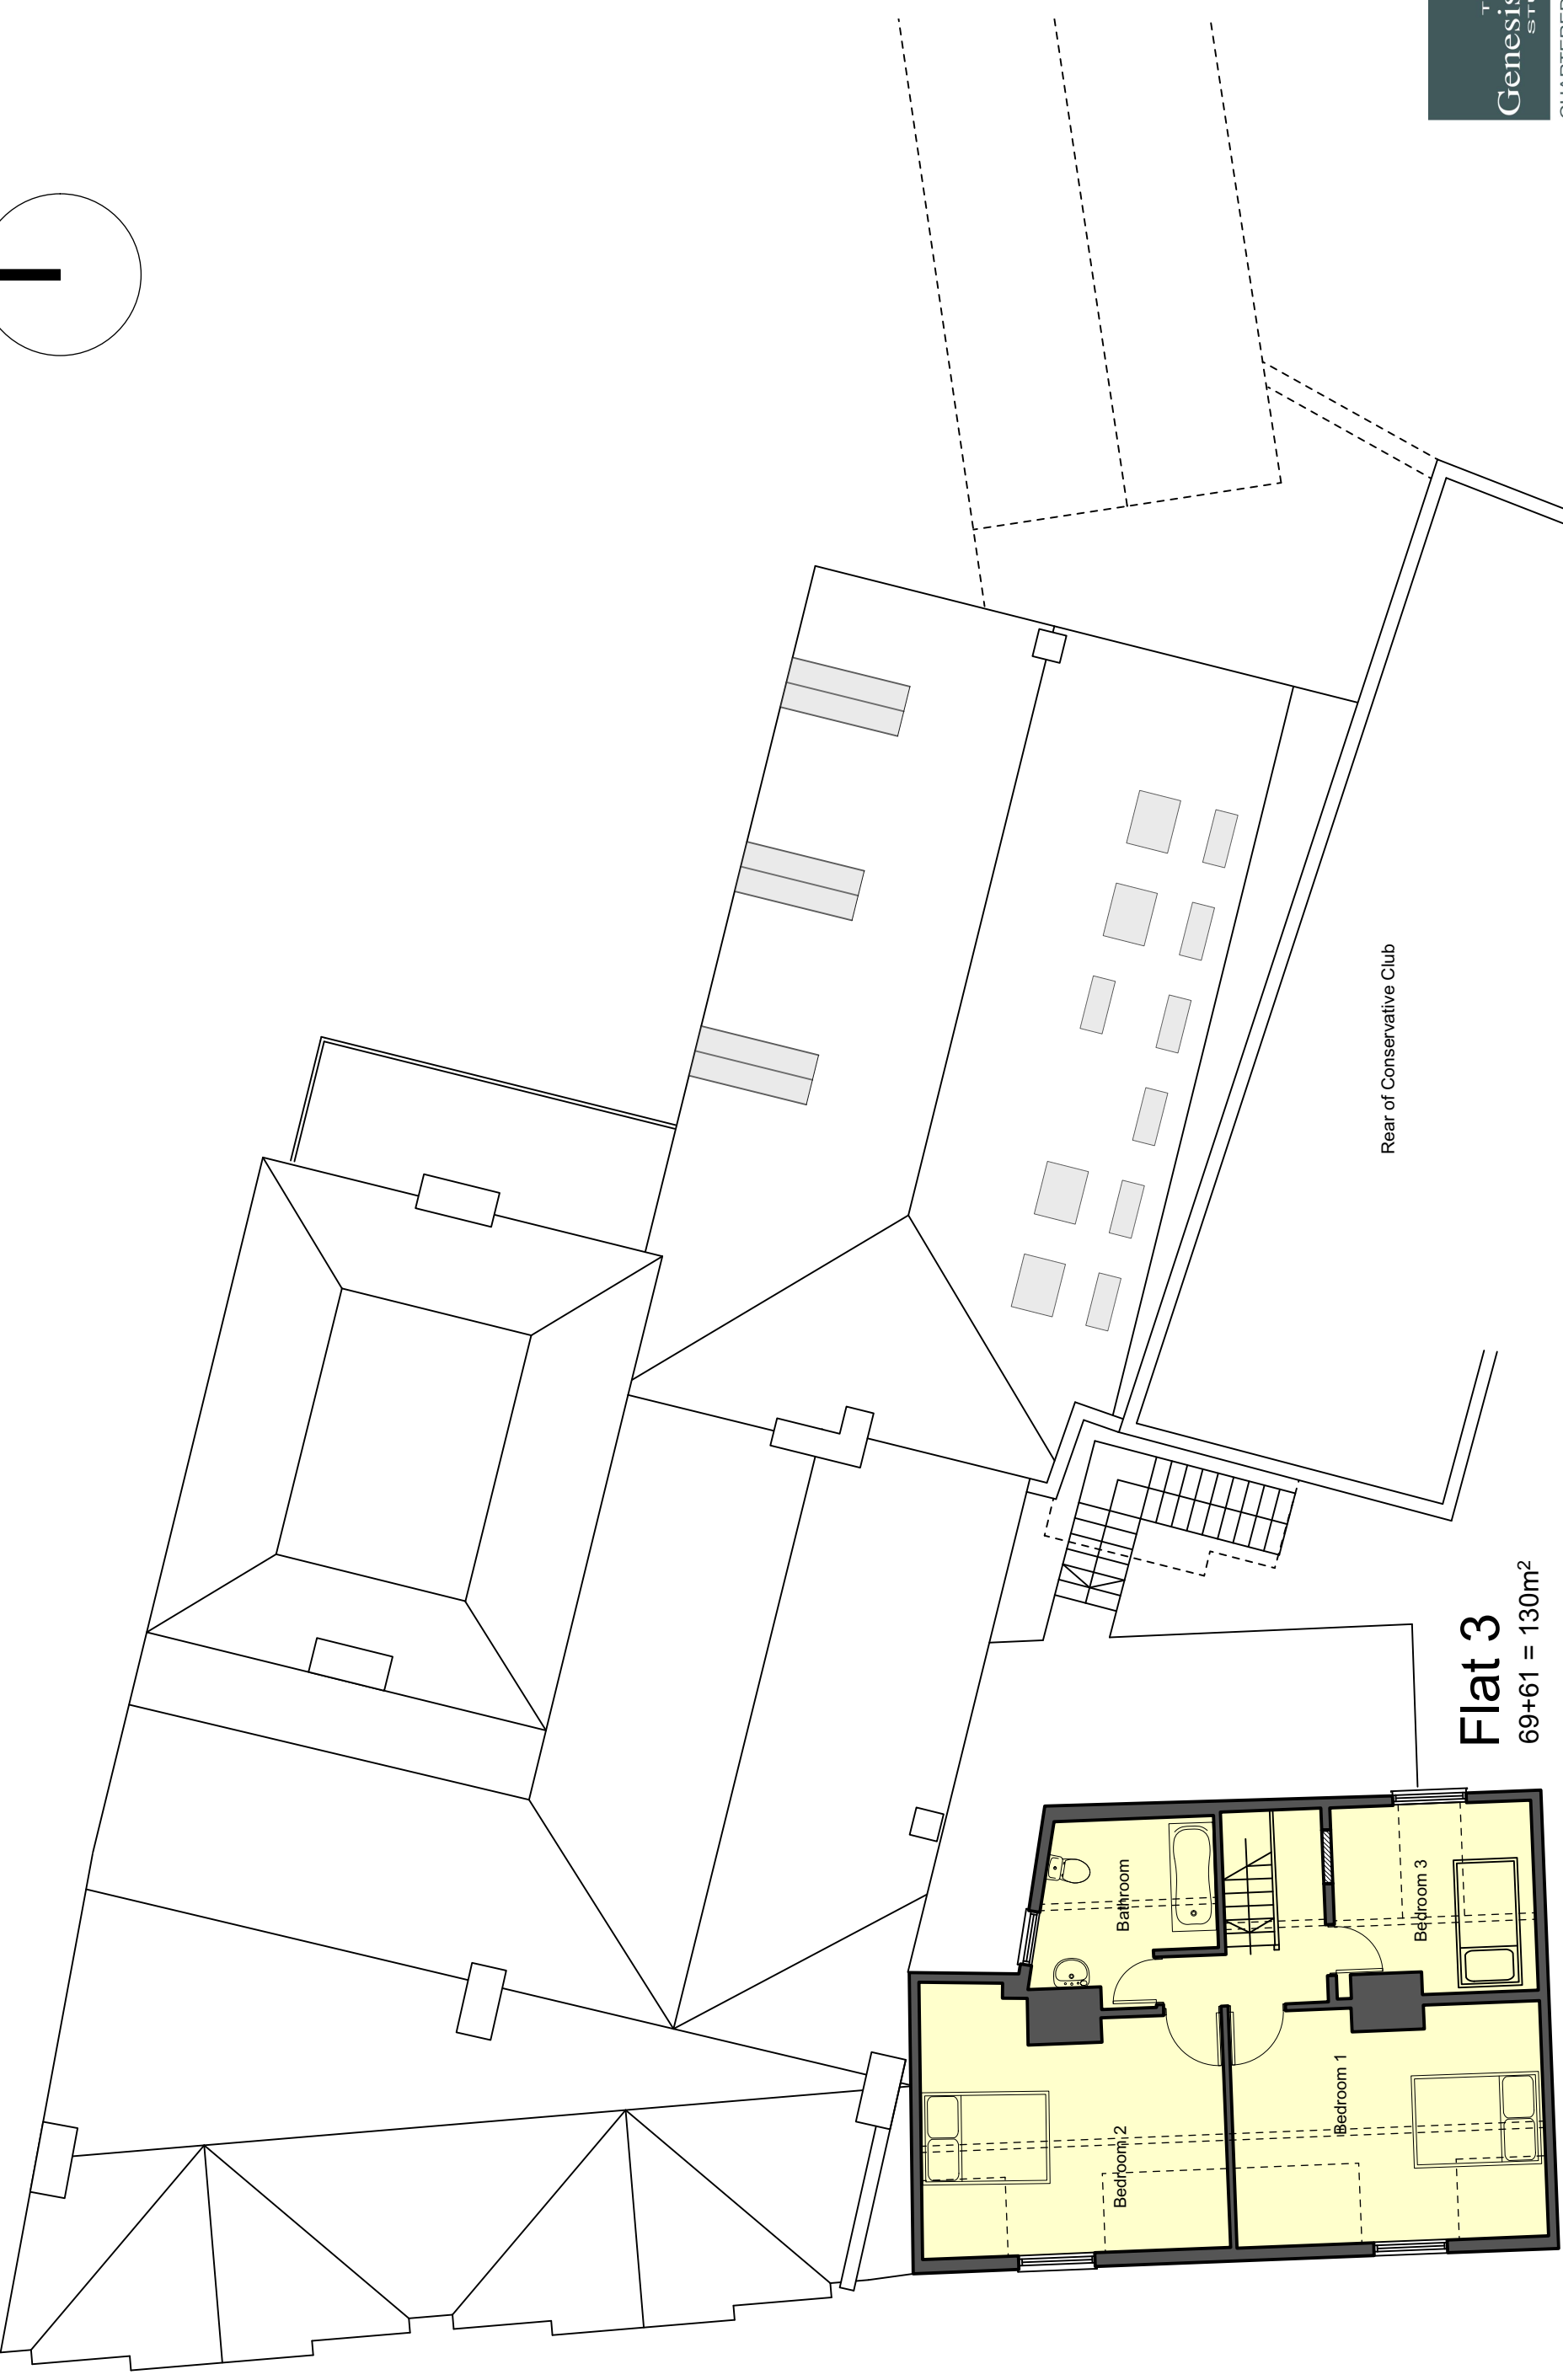

0 10 20 M

Flat 3
69+61 = 130m²

Rear of Conservative Club

Proposed SF Plan